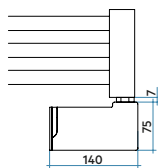

JAZZ_S ELECTRIC

height 1260 mm, length 500 mm. Standard White finish (cod. 01).

Technical features:

- electric steel towel warmer radiator
- horizontal elements 25x20 mm rectangular steel tubes
- steel square collectors 30x30 mm section
- complete with thermal liquid
- power cable, length 1200 mm, SCHUKO plug

*** Available only for UE and CH.**

View the online guides at: now.irsap.com

L mm	H mm	X mm
500	880	340
500	1260	720
600	1460	920
600	1820	1280

JAZZ_S ELECTRIC WITH ELECTRONIC CONTROL (H)

Model	Code	Depth P mm	Height H mm	Width L mm	Weight Kg	Electric Power Watt
880 - 18 rails - 2 espaces	ZRS050 H 01 IR 01 NNN	55	880	500	14,5	400
1260 - 24 rails - 4 espaces	ZRM050 H 01 IR 01 NNN	55	1260	500	19,4	500
1460 - 29 rails - 4 espaces	ZRL060 H 01 IR 01 NNN	55	1460	600	26,2	750
1820 - 38 rails - 4 espaces	ZRG060 H 01 IR 01 NNN	55	1820	600	33,7	1000

JAZZ_S ELECTRIC WITH WI-FI ELECTRONIC CONTROL (E)

Model	Code	Depth P mm	Height H mm	Width L mm	Weight Kg	Electric Power Watt
880 - 18 rails - 2 espaces	ZRS050 E 01 IR 01 NNN	55	880	500	14,5	400
1260 - 24 rails - 4 espaces	ZRM050 E 01 IR 01 NNN	55	1260	500	19,4	500
1460 - 29 rails - 4 espaces	ZRL060 E 01 IR 01 NNN	55	1460	600	26,2	750
1820 - 38 rails - 4 espaces	ZRG060 E 01 IR 01 NNN	55	1820	600	33,7	1000

The radiator will be supplied with the resistance always mounted on the inner collector.

Key Codes

Width: ZRS050H | 01 | IR | 01 | NNN
 Height: ZRS050H | 01 | IR | 01 | NNN
 Packing code: ZRS050H | 01 | IR | 01 | NNN
 H electronics for Electronic Control