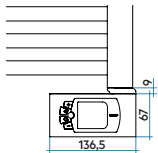

JAZZ_S ELECTRIC

height 1260 mm, length 500 mm. Standard White finish (cod. 01).

Technical features:

- electric steel towel warmer radiator
- horizontal elements 25x20 mm rectangular steel tubes
- steel square collectors 30x30 mm section
- complete with thermal liquid
- power cable, length 1200 mm, SCHUKO plug

*** Available only for UE and CH.**

View the online guides at: now.irsap.com

L mm	H mm	X mm
500	880	340
500	1260	720
600	1460	920
600	1820	1280

JAZZ_S ELECTRIC WITH ELECTRONIC CONTROL (H)

Model	Code	Depth P mm	Height H mm	Width L mm	Weight Kg	Electric Power Watt
880 - 18 rails - 2 espaces	ZRS050 H 01 IR 01 NNN	55	880	500	14,5	400
1260 - 24 rails - 4 espaces	ZRM050 H 01 IR 01 NNN	55	1260	500	19,4	500
1460 - 29 rails - 4 espaces	ZRL060 H 01 IR 01 NNN	55	1460	600	26,2	750
1820 - 38 rails - 4 espaces	ZRG060 H 01 IR 01 NNN	55	1820	600	33,7	1000

JAZZ_S ELECTRIC WITH WI-FI ELECTRONIC CONTROL (E)

Model	Code	Depth P mm	Height H mm	Width L mm	Weight Kg	Electric Power Watt
880 - 18 rails - 2 espaces	ZRS050 E 01 IR 01 NNN	55	880	500	14,5	400
1260 - 24 rails - 4 espaces	ZRM050 E 01 IR 01 NNN	55	1260	500	19,4	500
1460 - 29 rails - 4 espaces	ZRL060 E 01 IR 01 NNN	55	1460	600	26,2	750
1820 - 38 rails - 4 espaces	ZRG060 E 01 IR 01 NNN	55	1820	600	33,7	1000

The radiator will be supplied with the resistance always mounted on the inner collector.

Key Codes

Width: ZRS050H | 01 | IR | 01 | NNN
 Height: ZRS050H | 01 | IR | 01 | NNN
 Packing code: ZRS050H | 01 | IR | 01 | NNN
 H electronics for Electronic Control